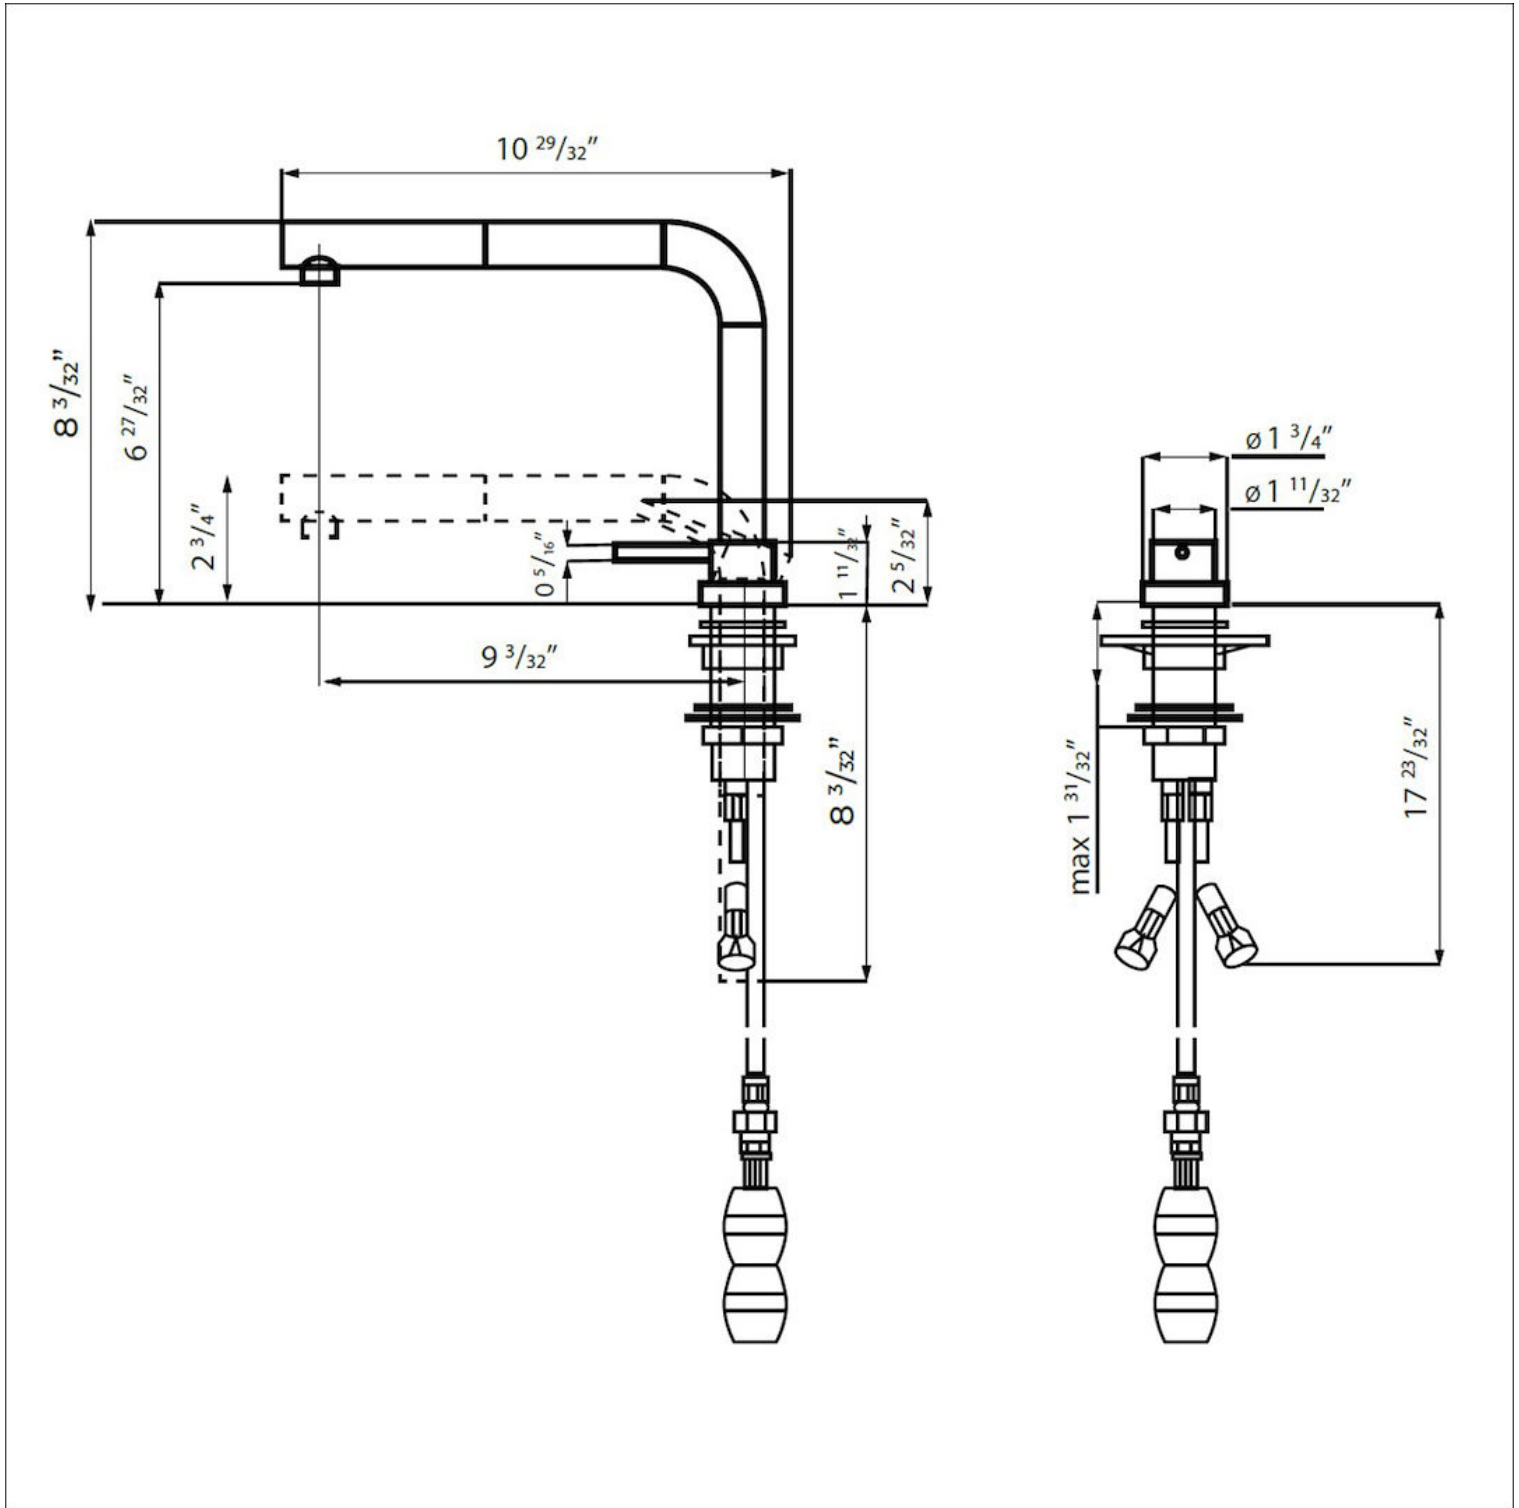

Rotating angle 360°

Mixer hole $\varnothing 1 \frac{3}{8}''$

Max worktop thickness $1 \frac{19}{64}''$

Max flowrate 1.75 GPM (6,6 Lt/Min)

Mixer type Single lever faucet with rotating barrel and extractable double jet shower

Notes: Strengthening plate included

FEATURES

COLLAPSIBILE BARREL

Feature that makes it possible to foresee the sink in front of a window, so as to enjoy the natural light.

Rotating angle

All the taps have a wide angle of rotation. Some models even permit a full 360° rotation.

Strengthening plate

Foster's mixer taps are equipped with the strengthening plate that offers perfect stability on any sink.

Double jet (flow and rain)

Several models are equipped with a switch to easily change the flow from continuous to shower.

TECHNICAL DATA

RECOMMENDED PAIRINGS

Milano Cooktop 5 burners
7638 900

Sink Leonardo 33" x 20" – U/M
1014 660